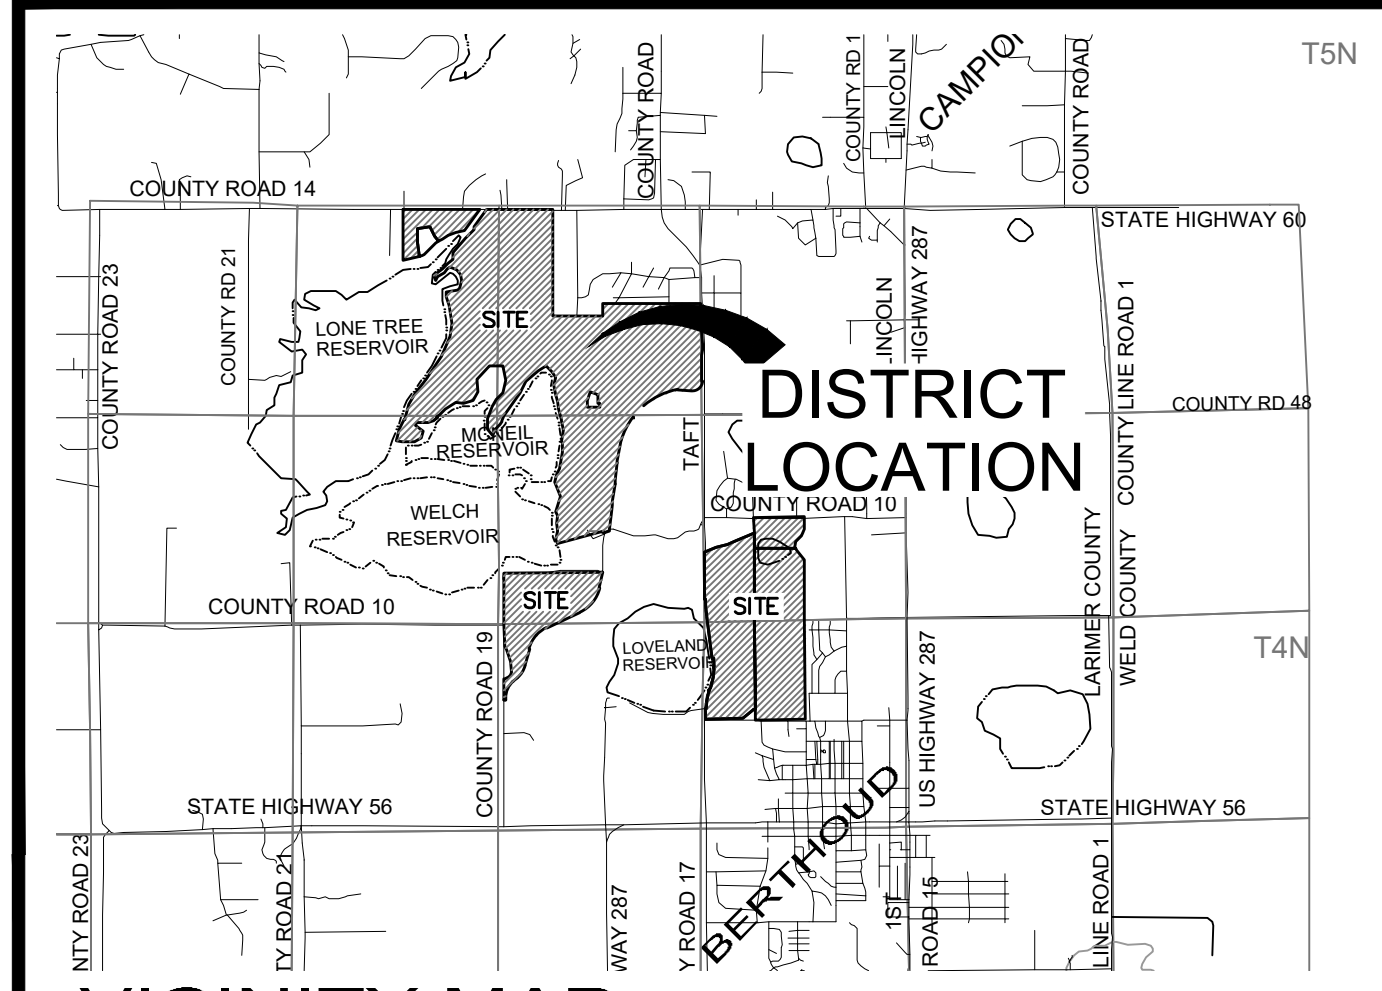

DISTRICT ACREAGE:

BERTHOUD-HERITAGE METRO DISTRICT		
PARCEL	SF	AC
METRO DISTRICT #1	406,022	9.321
METRO DISTRICT #2	4,803,395	110.271
METRO DISTRICT #3	965,322	22.175
METRO DISTRICT #4	5,691,920	130.669
METRO DISTRICT #5	652,214	14.973
METRO DISTRICT #6	483,635	11.103
METRO DISTRICT #7	788,066	18.092
METRO DISTRICT #8	2,237,113	51.357
METRO DISTRICT #9	9,914,068	227.596
METRO DISTRICT #10	6,917,591	158.806
METRO DISTRICT #11	2,441,686	56.053
METRO DISTRICT #12	924,758	21.230
METRO DISTRICT #13	5,609,224	128.770
METRO DISTRICT #14	779,078	17.885
METRO DISTRICT #15	2,888,451	66.310
METRO DISTRICT #16	1,258,690	28.896
METRO DISTRICT #17	1,565,110	35.930

DRAFT

10-26-22

PRELIMINARY - NOT FOR CONSTRUCTION,
RECORDING PURPOSES OR IMPLEMENTATION

October, 2022

VICINITY MAP
N.T.S.