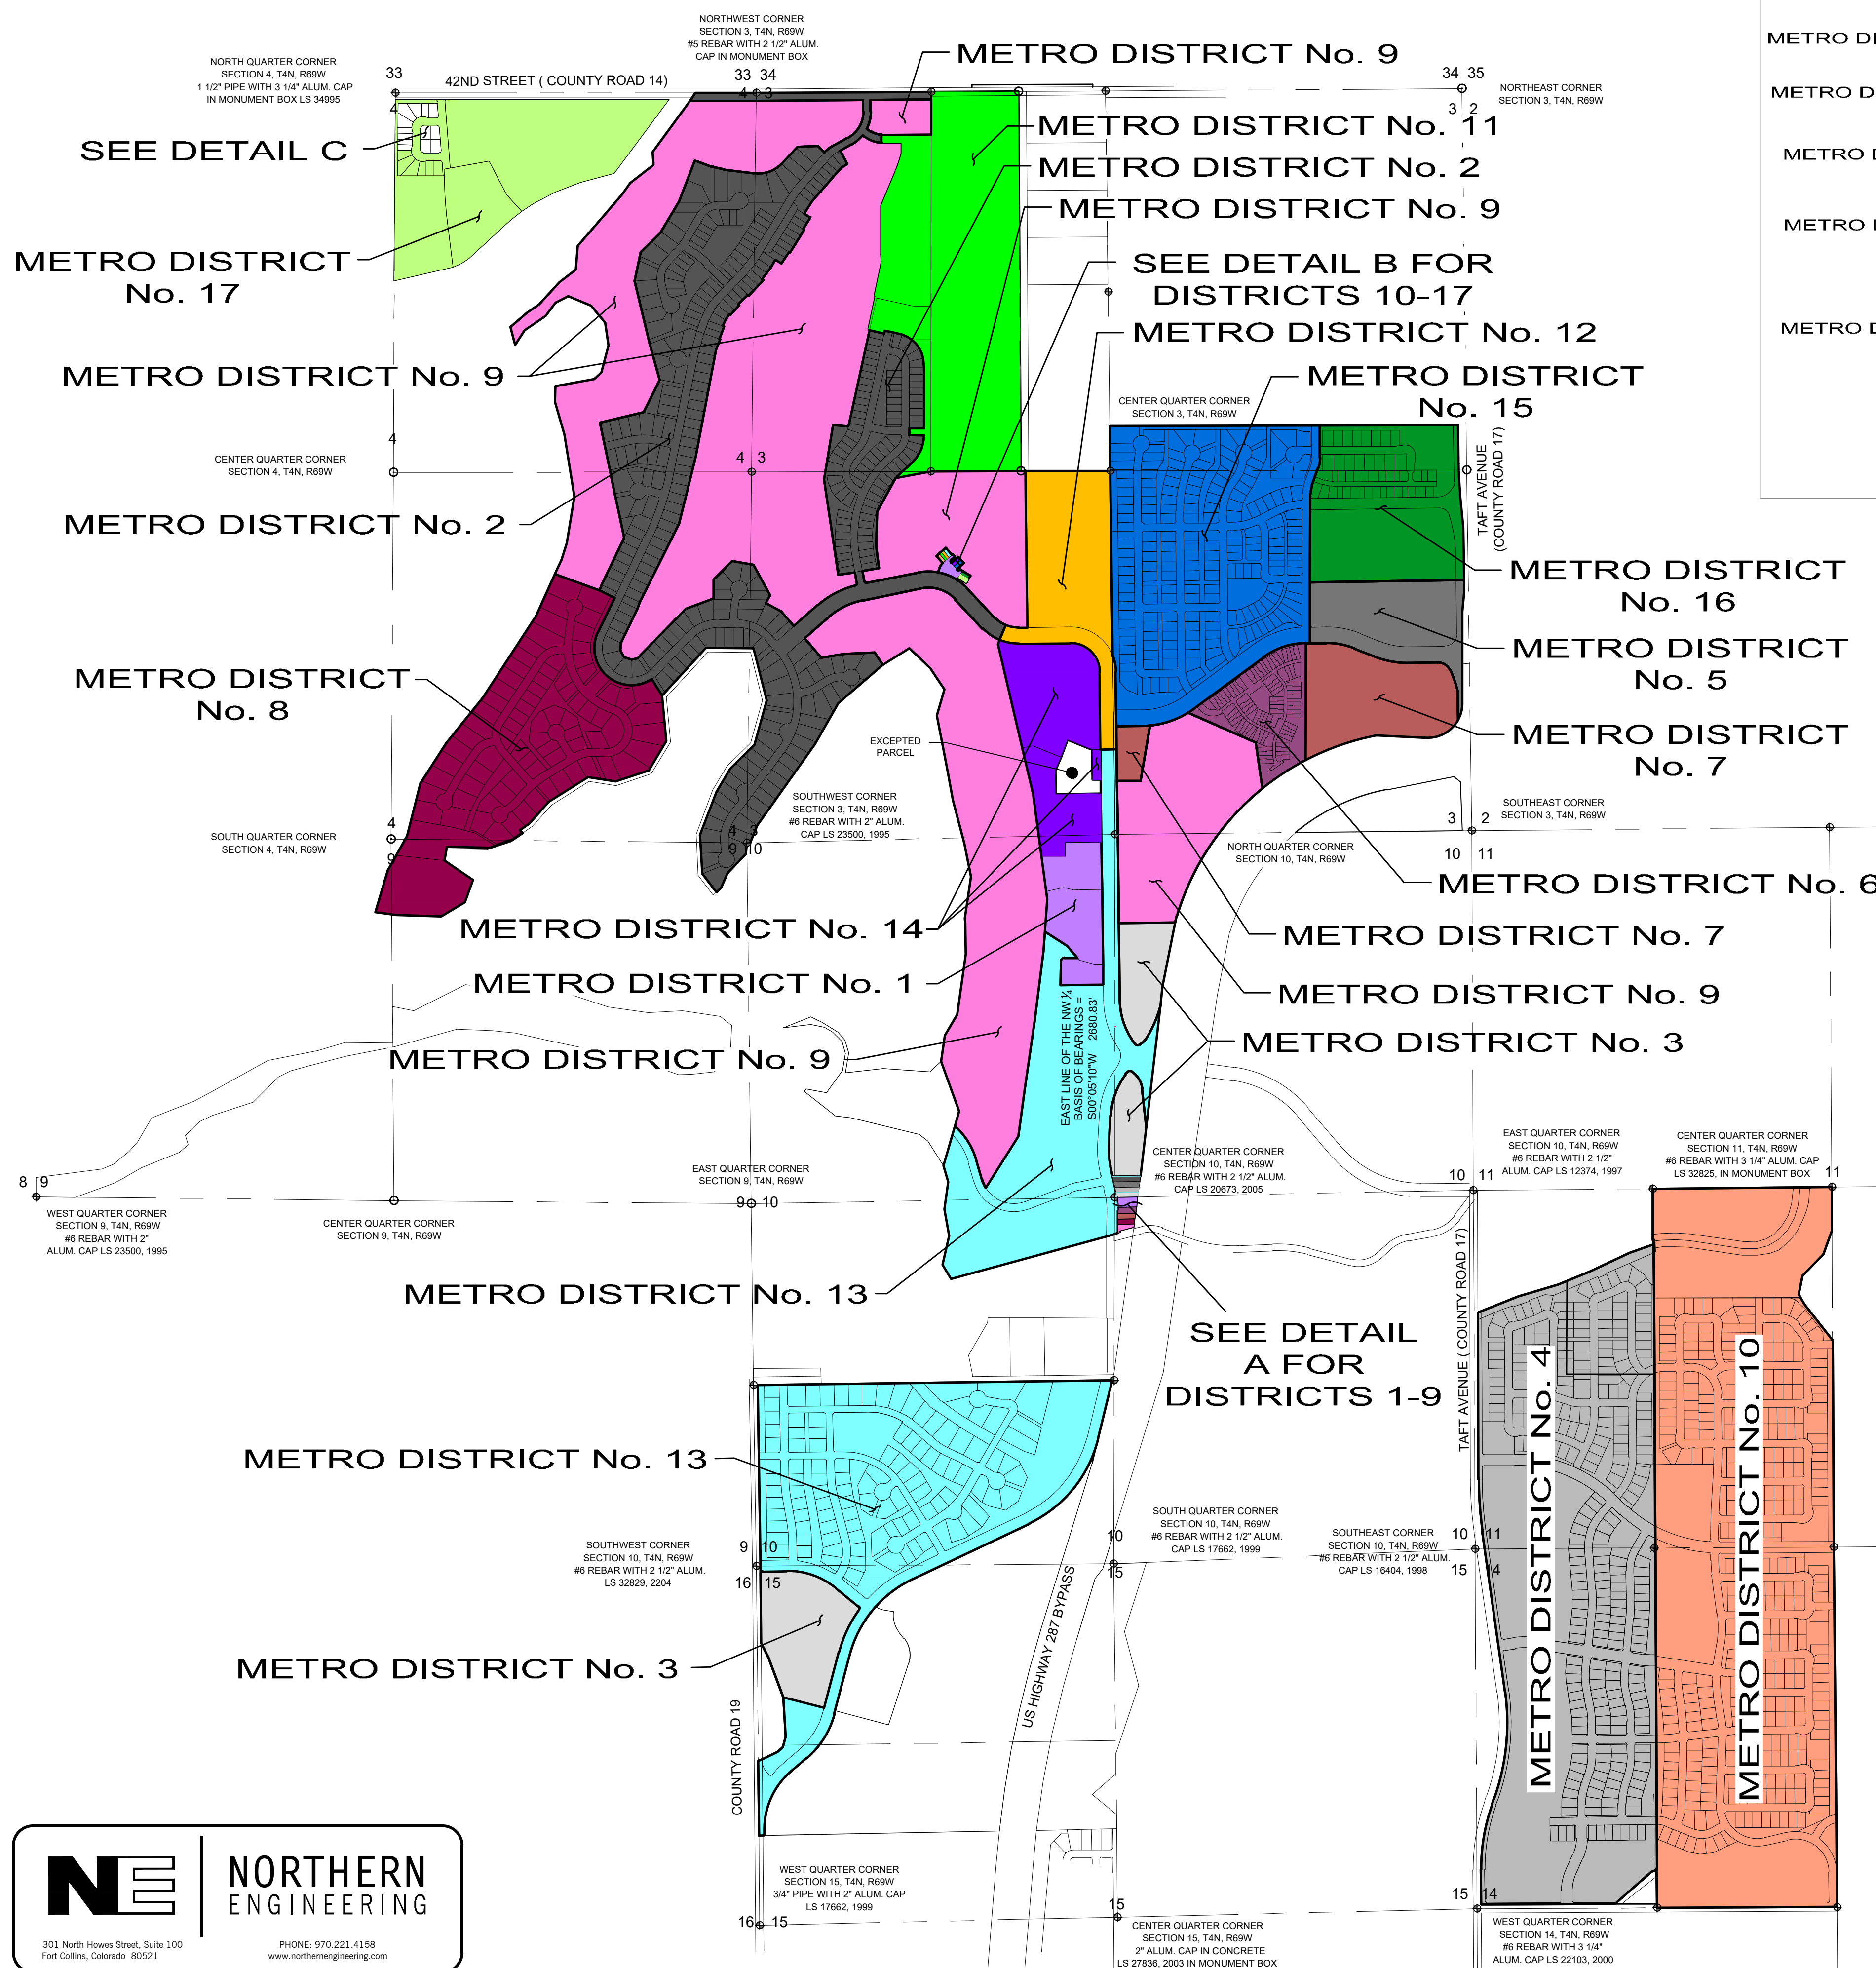

BERTHOUD-HERITAGE METROPOLITAN DISTRICTS 1-17 MAP

LOCATED IN SECTIONS 3, 4, 9, 10, 11, 14 AND 15, TOWNSHIP 4 NORTH, RANGE 69 WEST, 6th P.M.
TOWN OF BERTHOUD, COUNTY OF LARIMER, STATE OF COLORADO

LEGEND:

12 13	-Section Corner	■	-Metro District No.15
■	-Metro District No.1	■	-Metro District No.16
■	-Metro District No.2	■	-Metro District No.17
■	-Metro District No.3		
■	-Metro District No.4		
■	-Metro District No.5		
■	-Metro District No.6		
■	-Metro District No.7		
■	-Metro District No.8		
■	-Metro District No.9		
■	-Metro District No.10		
■	-Metro District No.11		
■	-Metro District No.12		
■	-Metro District No.13		
■	-Metro District No.14		

DISTRICT ACREAGE:

BERTHOUD-HERITAGE METRO DISTRICT		
PARCEL	SF	AC
METRO DISTRICT #1	406,022	9.321
METRO DISTRICT #2	4,803,395	110.271
METRO DISTRICT #3	965,322	22.175
METRO DISTRICT #4	5,691,920	130.669
METRO DISTRICT #5	652,214	14.973
METRO DISTRICT #6	483,635	11.103
METRO DISTRICT #7	788,066	18.092
METRO DISTRICT #8	2,237,113	51.357
METRO DISTRICT #9	9,914,068	227.596
METRO DISTRICT #10	6,917,591	158.806
METRO DISTRICT #11	2,441,686	56.053
METRO DISTRICT #12	924,758	21.230
METRO DISTRICT #13	5,609,224	128.770
METRO DISTRICT #14	779,078	17.885
METRO DISTRICT #15	2,888,451	66.310
METRO DISTRICT #16	1,258,690	28.896
METRO DISTRICT #17	1,565,110	35.930