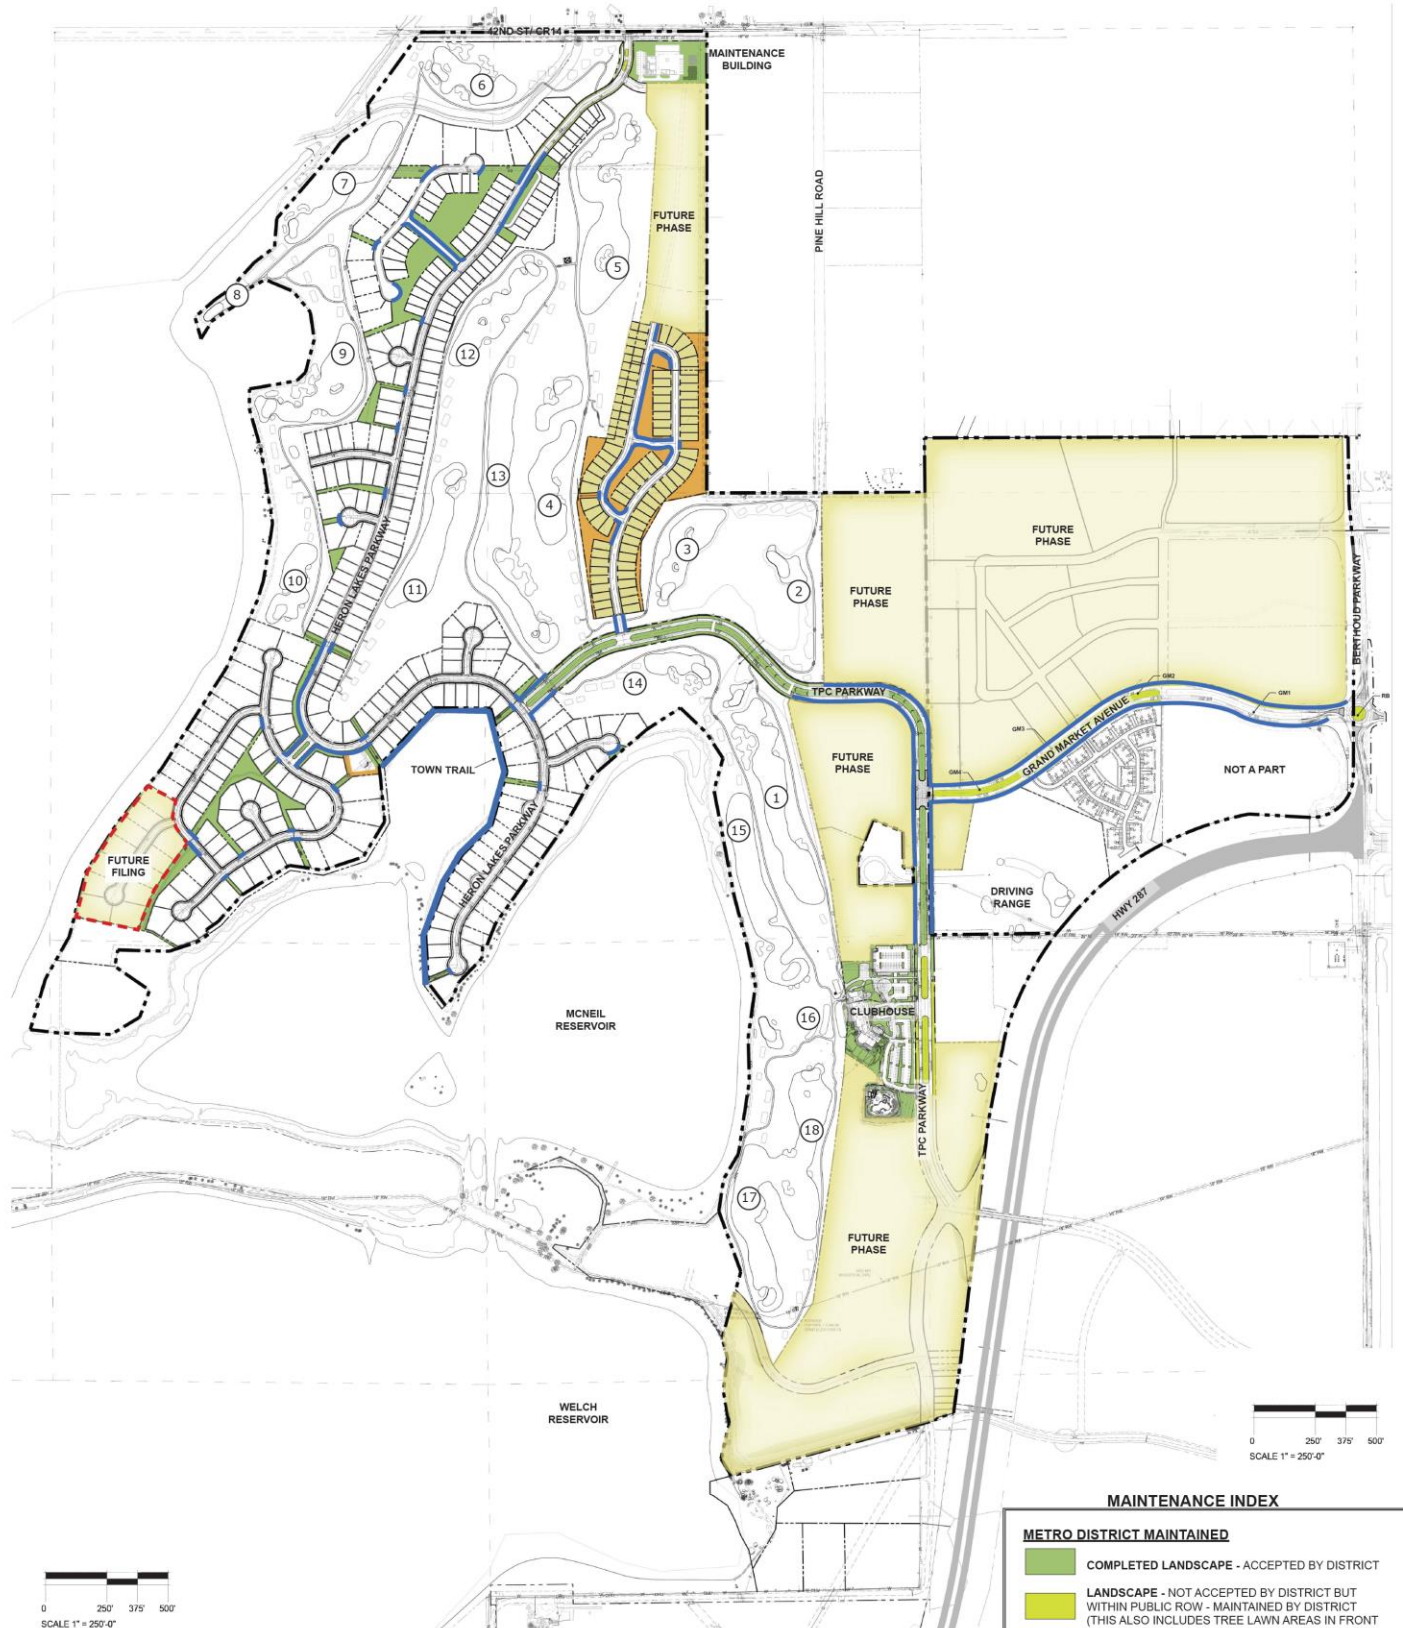

# BERTHOUD- HERITAGE METRO DISTRICTS

**HERON LAKES - SNOW REMOVAL MAP**  
11.10.23

**LEGEND**

— SNOW REMOVAL

**MAINTENANCE INDEX**

**METRO DISTRICT MAINTAINED**

- COMPLETED LANDSCAPE - ACCEPTED BY DISTRICT
- LANDSCAPE - NOT ACCEPTED BY DISTRICT BUT WITHIN PUBLIC ROW - MAINTAINED BY DISTRICT (THIS ALSO INCLUDES TREE LAWN AREAS IN FRONT OF PRIVATELY OWNED LOTS THAT ARE NOT DEVELOPED)

**DEVELOPER MAINTAINED**

- NON-IRRIGATED NATIVE (TO BE MAINTAINED AS NEEDED)
- LANDSCAPE AREAS - NOT YET ACCEPTED BY DISTRICT FOR MAINTENANCE (TO BE MAINTAINED BY DEVELOPER)